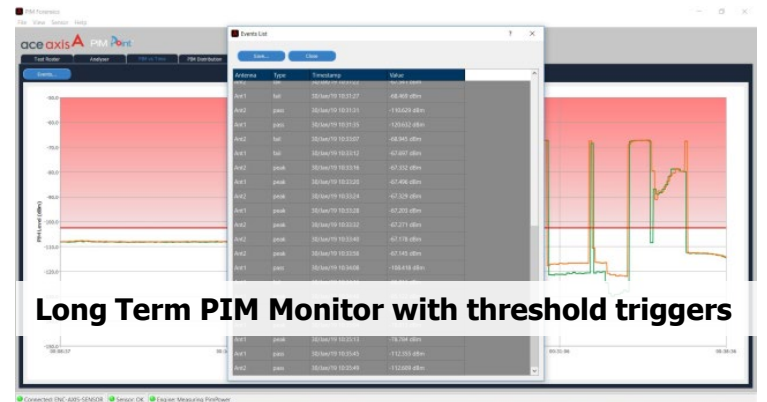

Long term PIM monitoring of cell site traffic

Passive testing for PIM, no cell site down time or tower climbs

Test for Single band, multi band, cross sector and many different types of PIM.

Designed to simplify the testing of PIM with easy to use GUI and simple to follow connectivity diagrams.

ace axis A

PIMForensics™

A new way to test passive intermod in cellular networks

How does it work?

Supports PIM testing for **all** 4G and 5G NR frequencies

**User presented with simple menu :
Verify connection, Measure PIM, Locate PIM**

Cell Site PIM Heat Maps & PIM Location Plots

Spectral plots

**Results stored
In PDF report**

Long Term PIM Monitor with threshold triggers