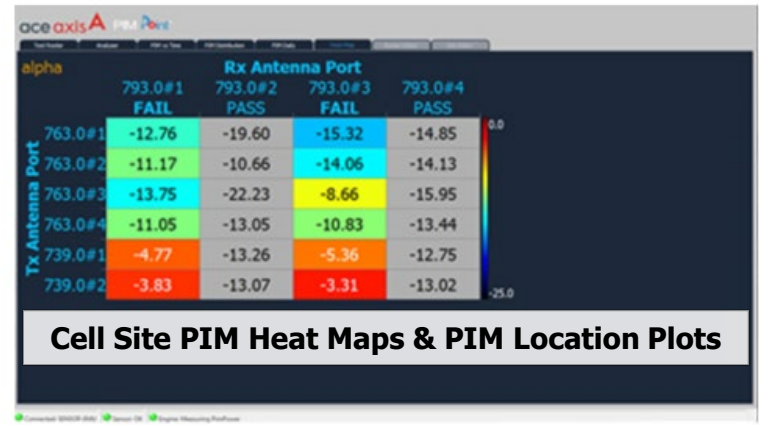

ace axis A

PIMForensics™

A new way to test passive intermod in cellular networks

How does it work?

Supports PIM testing for **all** 4G and 5G NR frequencies

**User presented with simple menu :
Verify connection, Measure PIM, Locate PIM**

Cell Site PIM Heat Maps & PIM Location Plots

Spectral plots

**Results stored
In PDF report**

Long Term PIM Monitor with threshold triggers