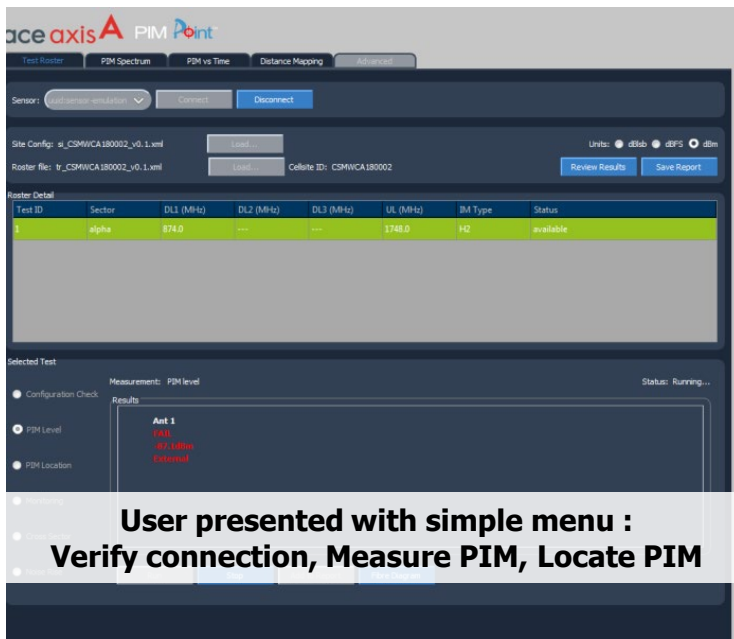

Long term PIM monitoring of cell site traffic

Passive testing for PIM, no cell site down time or tower climbs

Test for Single band, multi band, cross sector and many different types of PIM.

Designed to simplify the testing of PIM with easy to use GUI and simple to follow connectivity diagrams.

ace axis A

PIMForensics™

A new way to test passive intermod in cellular networks

How does it work?

Supports PIM testing for **all** 4G and 5G NR frequencies

**User presented with simple menu :
Verify connection, Measure PIM, Locate PIM**

Cell Site PIM Heat Maps & PIM Location Plots

Spectral plots

**Results stored
In PDF report**

Long Term PIM Monitor with threshold triggers