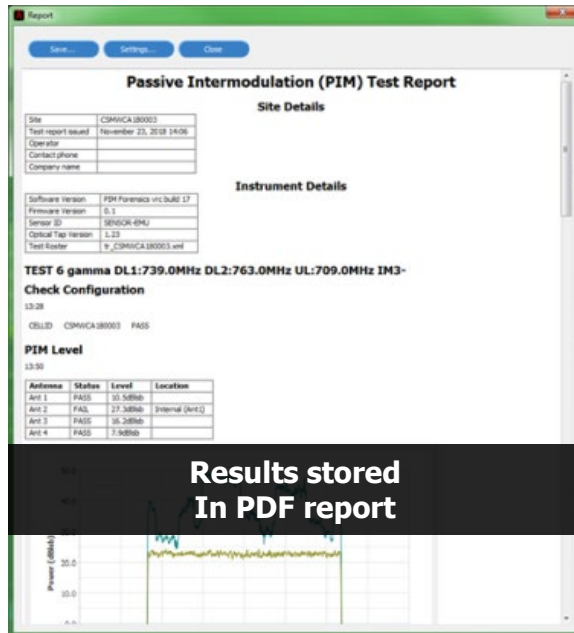

Long term PIM monitoring of cell site traffic

Passive testing for PIM, no cell site down time or tower climbs

Test for Single band, multi band, cross sector and many different types of PIM.

Designed to simplify the testing of PIM with easy to use GUI and simple to follow connectivity diagrams.

ace axis A

PIMForensics™

A new way to test passive intermod in cellular networks

How does it work?

Supports PIM testing for **all** 4G and 5G NR frequencies

**User presented with simple menu :
Verify connection, Measure PIM, Locate PIM**

Cell Site PIM Heat Maps & PIM Location Plots

Spectral plots

**Results stored
In PDF report**

Long Term PIM Monitor with threshold triggers