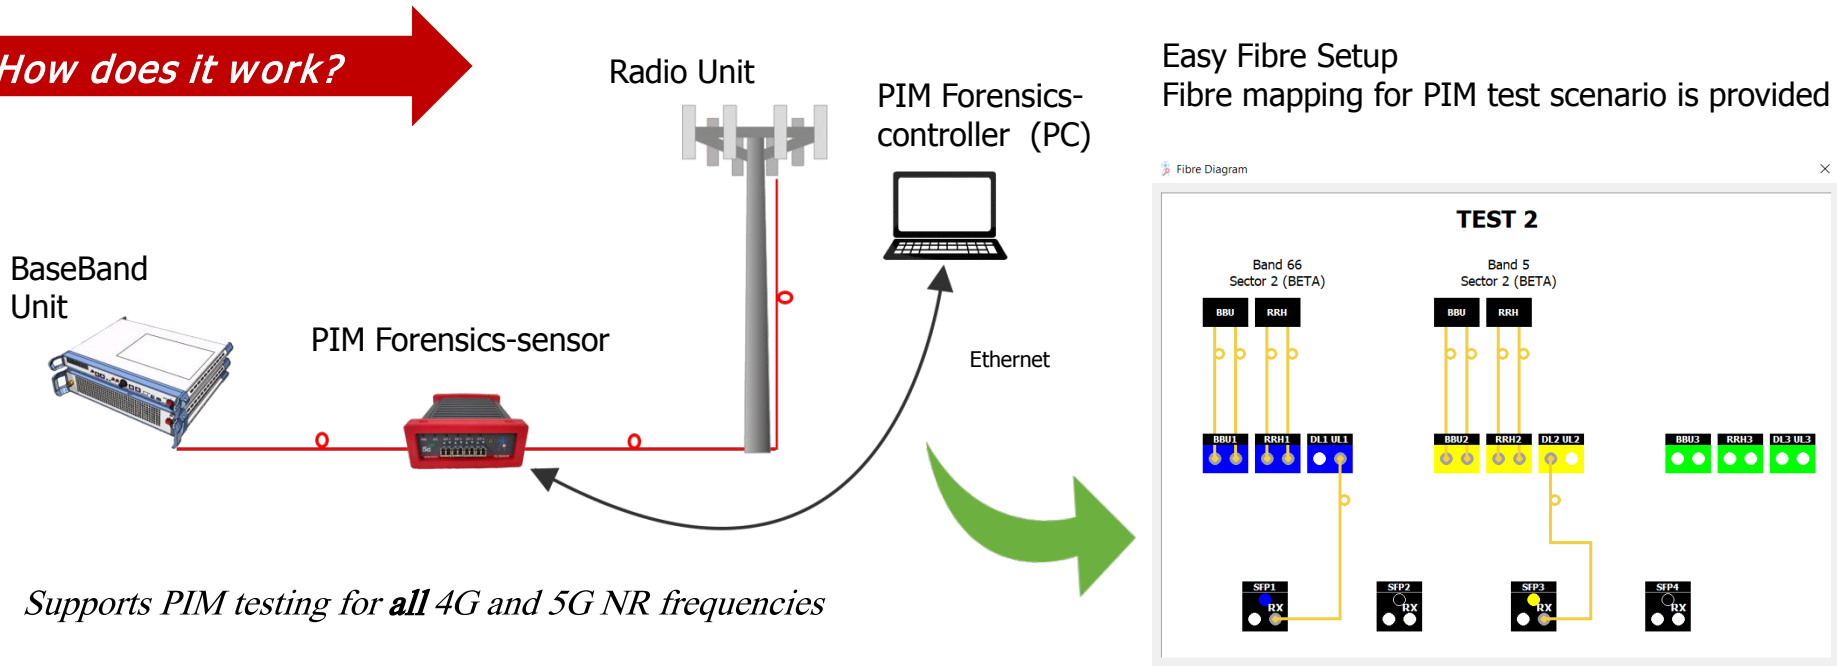

Long term PIM monitoring of cell site traffic

Passive testing for PIM, no cell site down time or tower climbs

Test for Single band, multi band, cross sector and many different types of PIM.

Designed to simplify the testing of PIM with easy to use GUI and simple to follow connectivity diagrams.

ace axis A

PIMForensics™

A new way to test passive intermod in cellular networks

How does it work?

Supports PIM testing for **all** 4G and 5G NR frequencies

**User presented with simple menu :
Verify connection, Measure PIM, Locate PIM**

Cell Site PIM Heat Maps & PIM Location Plots

Spectral plots

**Results stored
In PDF report**

Long Term PIM Monitor with threshold triggers